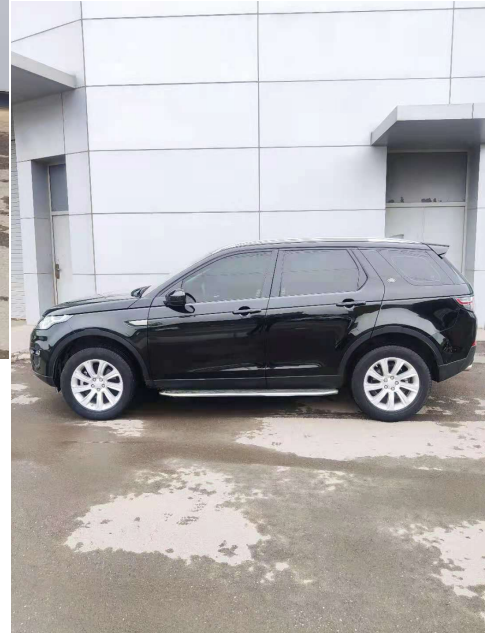

2017 Land Rover Discovery Sport

CN¥218,000

SE 2l 9 Speed Automatic

Registered
2017

Mileage
43,659 km

Engine Size
2 l

Fuel Type
Petrol

Transmission
9 Speed Automatic

Fuel Consumption
N/A

Description

Land Rover Enhanced Sound System, 18" 9 split-spoke 'Style 1009', Cirrus headlining, China

Features

Land Rover

OPENING HOURS

Every effort has been made to ensure the accuracy of the information above, however, errors may occur. Do not rely entirely on this information but check about items which may affect your decision to purchase.