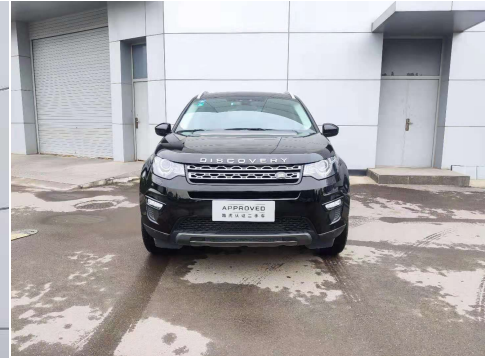

2017 Land Rover Discovery Sport

CN¥218,000

SE 2l 9 Speed Automatic

Registered
2017

Mileage
43,659 km

Engine Size
2 l

Fuel Type
Petrol

Transmission
9 Speed Automatic

Fuel Consumption
N/A

Description

Land Rover Enhanced Sound System, 18" 9 split-spoke 'Style 1009', Cirrus headlining, China

Features

Land Rover

OPENING HOURS

Every effort has been made to ensure the accuracy of the information above, however, errors may occur. Do not rely entirely on this information but check about items which may affect your decision to purchase.