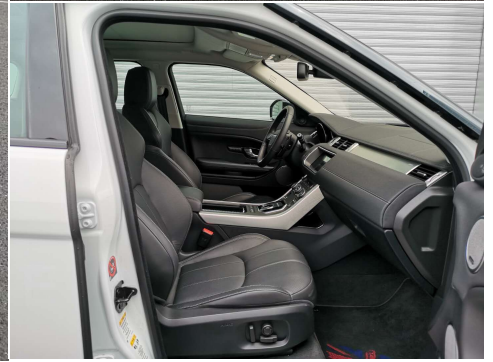

2017 Land Rover Range Rover Evoque

CN¥340,000

SE Dynamic 2l 9 Speed Automatic

Registered
2017

Mileage
2,982 km

Engine Size
2 l

Fuel Type
Petrol

Transmission
9 Speed Automatic

Fuel Consumption
N/A

Description

20" 5 Split Spoke Wheels, Rear View Camera, Cirrus Headlining, China JV

Features

Land Rover

OPENING HOURS

Every effort has been made to ensure the accuracy of the information above, however, errors may occur. Do not rely entirely on this information but check about items which may affect your decision to purchase.